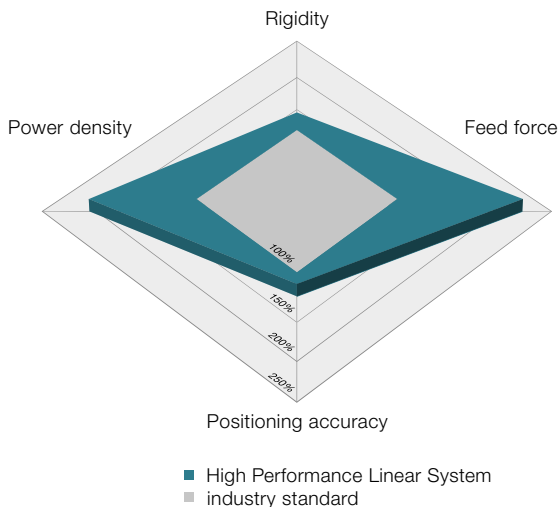

Highlight
EMO 2011

Product news

High Performance Linear System with right-angle gearhead RPK⁺

The performance of planetary gearheads is taken to an entirely new level with the High Performance Linear System. Gearhead, pinion, and the perfect rack from a single source minimize your labor costs and maximize your performance values with competent advice, from development to assembly and up to an extensive service offering.

The High Performance Linear System from WITTENSTEIN alpha is now also available with the right-angle gearhead RPK⁺.

Gearhead RPK⁺ 080 with High Performance rack and pinion

3 x 1 = one

Gears, rack and pinion from a single source!

- 3 components – one unsurpassed peak performance
- 3 components – one perfectly designed system
- 3 components – one contact person

We offer additional options in design and dimensioning by supplementing the High Performance Linear System with the right-angle gearhead RPK⁺.

Positioning accuracy [μm] *	< 5
Ratios [-]	66 - 5500
Max. feed force per drive [N]	112000
Max. Feed speed [m/min]	34
Efficiency [%]	92
System rigidity [%] **	+ 50

* in a master-slave association with a direct measuring system